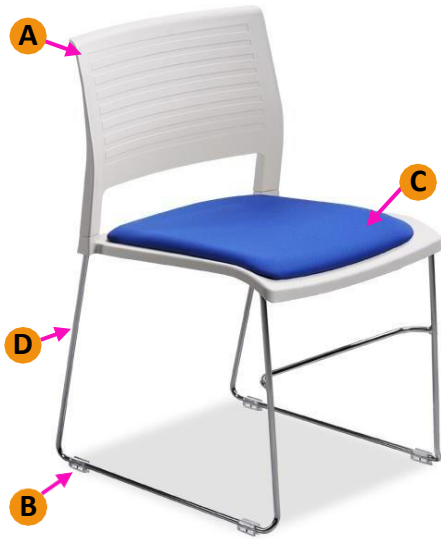

NEKO

Design:2013

Application

Breakout
Visitor
Seminar
Staff Training

NEKO

A – Contoured back design

B – Transparent floor protecting glides

C – Upholstered seat pad (optional)

D – Polished chrome Stackable sled base

NEKO

Dimensions Overall : 48 cm W x 54 cm D x 79 cm H Seat : 44 cm W x 45 cm D

Seat Height : 44 cm (47cm with seat pad) Back : 48cm H x 34 cm W

Colours : White | Black | Red

Seat pad COM : 0.5mtrs for 2 seats

NEKO dolly

Dimensions Overall : 56 cm W x 84 cm D x 44 cm H

Colour : Black

Capacity : 30 stack (25 stack with seat pad)

- All nylon parts are recyclable
- Seat foam is CFC free and recyclable