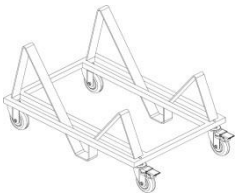

NEKO

Design:2013

Application

Breakout
Visitor
Seminar
Staff Training

NEKO

A – Contoured back design

B – Transparent floor protecting glides

C – Upholstered seat pad (optional)

D – Polished chrome Stackable sled base

NEKO

Dimensions Overall : 48 cm W x 54 cm D x 79 cm H Seat : 44 cm W x 45 cm D

Seat Height : 44 cm (47cm with seat pad) Back : 48cm H x 34 cm W

Colours : White | Black | Red

Seat pad COM : 0.5mtrs for 2 seats

NEKO dolly

Dimensions Overall : 56 cm W x 84 cm D x 44 cm H

Colour : Black

Capacity : 30 stack (25 stack with seat pad)

- All nylon parts are recyclable
- Seat foam is CFC free and recyclable