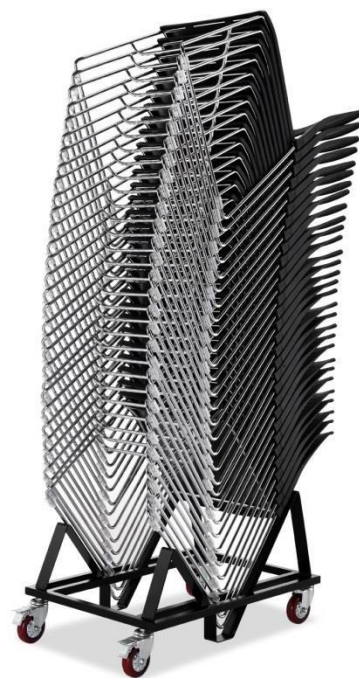

NEKO

Design:2013

Application

Breakout
Visitor
Seminar
Staff Training

NEKO

A – Contoured back design

B – Transparent floor protecting glides

C – Upholstered seat pad (optional)

D – Polished chrome Stackable sled base

NEKO

Dimensions Overall : 48 cm W x 54 cm D x 79 cm H Seat : 44 cm W x 45 cm D

Seat Height : 44 cm (47cm with seat pad) Back : 48cm H x 34 cm W

Colours : White | Black | Red

Seat pad COM : 0.5mtrs for 2 seats

NEKO dolly

Dimensions Overall : 56 cm W x 84 cm D x 44 cm H

Colour : Black

Capacity : 30 stack (25 stack with seat pad)

- All nylon parts are recyclable
- Seat foam is CFC free and recyclable